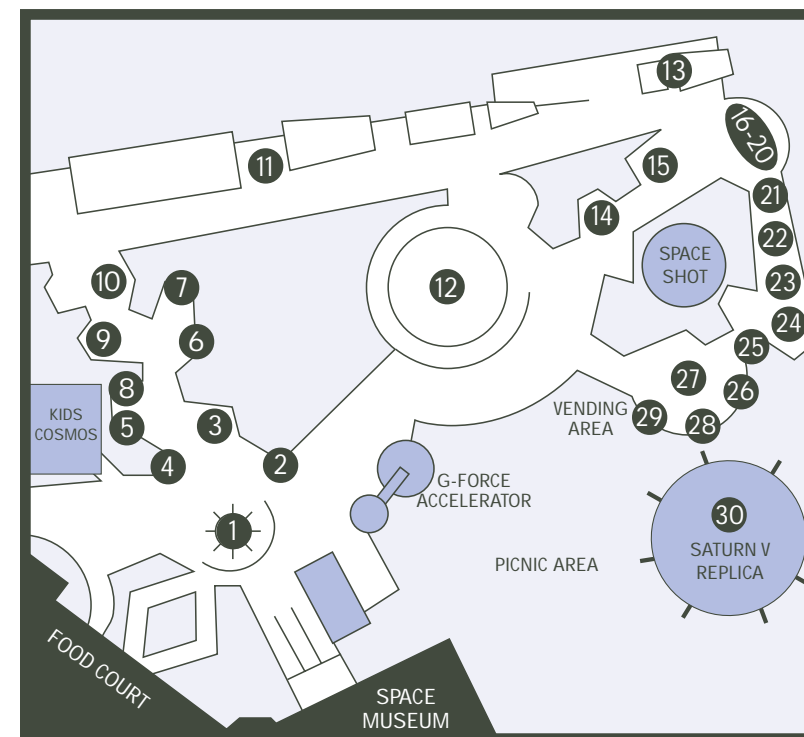

Rocket Park Legend

1. SATURN I Rocket	19. FAAR
2. V1 BUZZ BOMB	20. NIKE ZEUS Missile
3. JUPITER Rocket	21. SPARTAN Missile
4. JUNO II Rocket	22. LITTLE JOHN
5. REDSTONE Rocket	23. HONEST JOHN
6. MERCURY-REDSTONE	24. CORPORAL Missile
7. ATLAS Rocket	25. AVENGER
8. JUPITER C Rocket	26. CHAPARRAL
9. Mars Mobile Laboratory	27. LANCE Missile System
10. F-1 Engine	28. Multiple Launch Rocket System
11. SATURN V	29. HAWK Missile and Loader
12. Lunar Excursion Module	30. SATURN V Replica
13. Skylab	
14. UH-1 Iroquois "Huey" Helicopter	
15. SERGEANT Missile	
16. Missile Recovery Submarine	
17. HERCULES Missile	
18. Roland Air Defense System